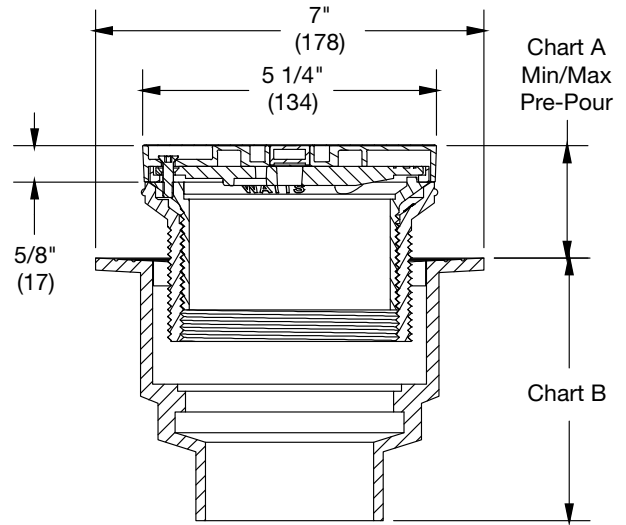

Adjustable Floor Drains

FD-290-PR-60 Pronto! PVC Adjustable Floor Drain

Model Number	Weight Lbs.	Str. Size	Outlet Size	Strainer	List Price
FD-292, 3, 4-PR5-60	4.00	5"(127)	2, 3, 4"	nickel bronze	\$296.00
FD-292, 3, 4-PR6-60	5.00	6"(152)	2, 3, 4"	nickel bronze	456.00
FD-292, 3, 4-PR7-60	6.00	7"(178)	2, 3, 4"	nickel bronze	510.00
FD-292, 3, 4-PR8-60	7.00	8"(203)	2, 3, 4"	nickel bronze	552.00

Chart A				
Str. Dia.	Min.	Max.	Load Rating	Free Area Sq. In
5"(127)	1.500	3.250	*MD	6.05
6"(152)	1.500	3.250	*LD	10.75
7"(178)	1.563	3.312	*LD	13.25
8"(203)	1.718	3.468	*MD	18.98

Chart B	
Pipe Size	60 PVC
2"(51)	4 1/2"(114)
3"(76)	4 1/2"(114)
4"(102)	4 1/2"(114)

Note: Funnels are ordered separately. See page 63 for details.

Options for FD-290-PR-60 Series					
Suffix	Description	List Price	Suffix	Description	List Price
-6	Vandal Proof	54.50	-F6-1	6" Round Nickel Bronze Funnel	\$625.50
-7	Trap Primer Tapping	No Add	-G-50	4x9" Oval Cast Iron Funnel	423.00
-8	Ball Float Backwater Valve (2,3,4" Only)	377.50	-G-1	4x9" Oval Nickel Bronze Funnel	872.00
-61	ABS Body w/Socket Outlet	100.00			
-F4-50	4" Round Cast Iron Funnel	179.00			
-F4-1	4" Round Nickel Bronze Funnel	428.00			