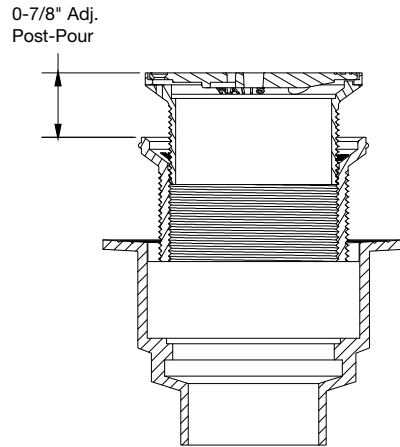

Adjustable Floor Drains

FD-290-PR-60 Pronto! PVC Adjustable Floor Drain

Model Number	Weight Lbs.	Str. Size	Outlet Size	Strainer	List Price
FD-292, 3, 4-PR5-60	4.00	5"(127)	2, 3, 4"	nickel bronze	\$296.00
FD-292, 3, 4-PR6-60	5.00	6"(152)	2, 3, 4"	nickel bronze	456.00
FD-292, 3, 4-PR7-60	6.00	7"(178)	2, 3, 4"	nickel bronze	510.00
FD-292, 3, 4-PR8-60	7.00	8"(203)	2, 3, 4"	nickel bronze	552.00

Chart A				
Str. Dia.	Min.	Max.	Load Rating	Free Area Sq. In
5"(127)	1.500	3.250	*MD	6.05
6"(152)	1.500	3.250	*LD	10.75
7"(178)	1.563	3.312	*LD	13.25
8"(203)	1.718	3.468	*MD	18.98

Chart B	
Pipe Size	60 PVC
2"(51)	4 1/2"(114)
3"(76)	4 1/2"(114)
4"(102)	4 1/2"(114)

Note: Funnels are ordered separately. See page 63 for details.

Options for FD-290-PR-60 Series					
Suffix	Description	List Price	Suffix	Description	List Price
-6	Vandal Proof	54.50	-F6-1	6" Round Nickel Bronze Funnel	\$625.50
-7	Trap Primer Tapping	No Add	-G-50	4x9" Oval Cast Iron Funnel	423.00
-8	Ball Float Backwater Valve (2,3,4" Only)	377.50	-G-1	4x9" Oval Nickel Bronze Funnel	872.00
-61	ABS Body w/Socket Outlet	100.00			
-F4-50	4" Round Cast Iron Funnel	179.00			
-F4-1	4" Round Nickel Bronze Funnel	428.00			